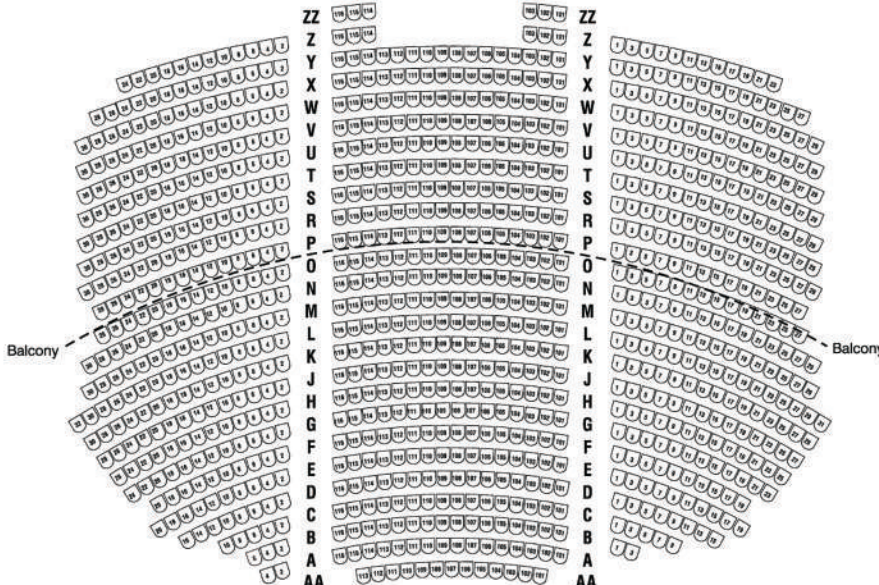

ORIENTAL THEATRE

BALCONY

LOGE

DRESS CIRCLE

ORCHESTRA

CCC
BBB
AAA

CCC
BBB
AAA

STAGE