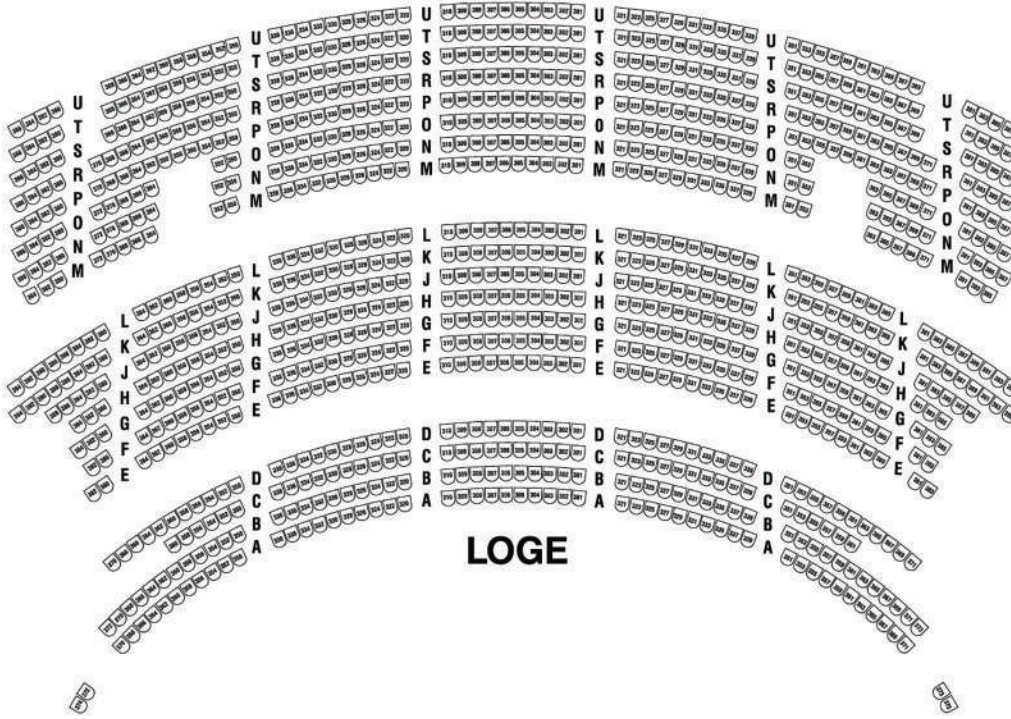

ORIENTAL THEATRE

BALCONY

LOGE

DRESS CIRCLE

ORCHESTRA

CCC
BBB
AAA

CCC
BBB
AAA

STAGE