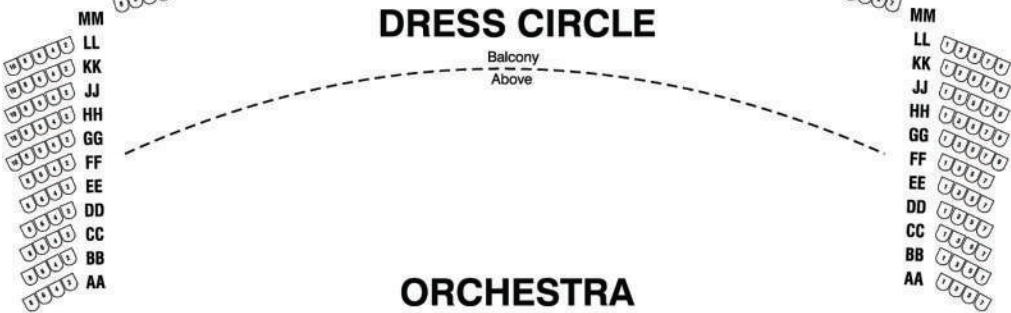

ORIENTAL THEATRE

BALCONY

LOGE

DRESS CIRCLE

ORCHESTRA

CCC
BBB
AAA

CCC
BBB
AAA

STAGE