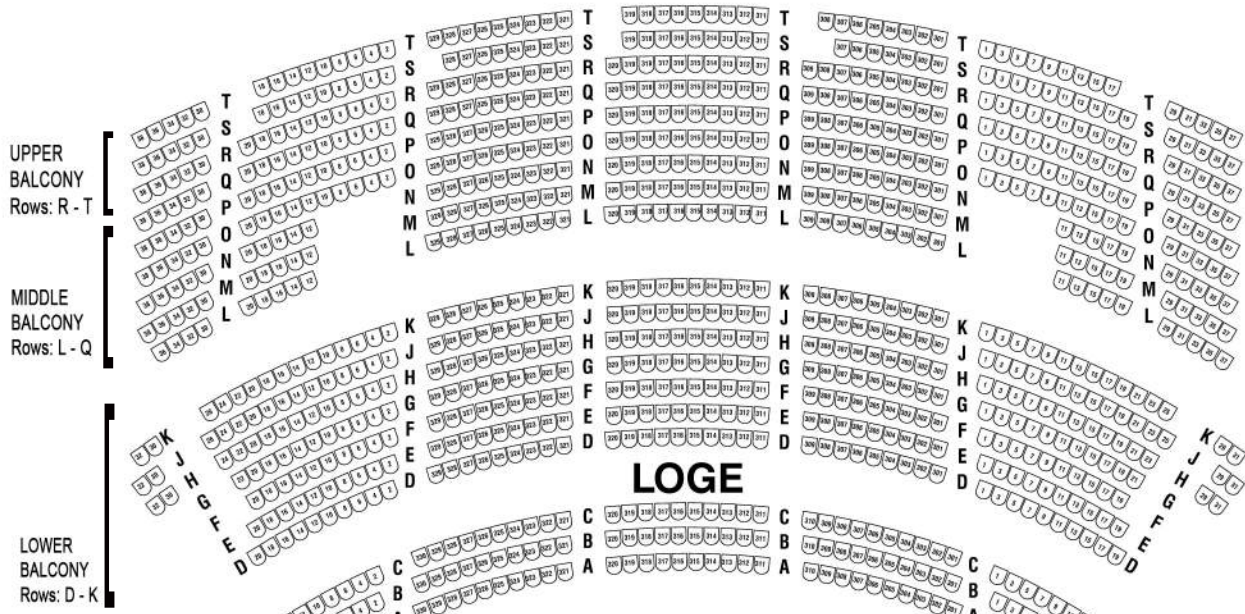

Cadillac Palace

BALCONY

LOGE

DRESS CIRCLE

ORCHESTRA

STAGE