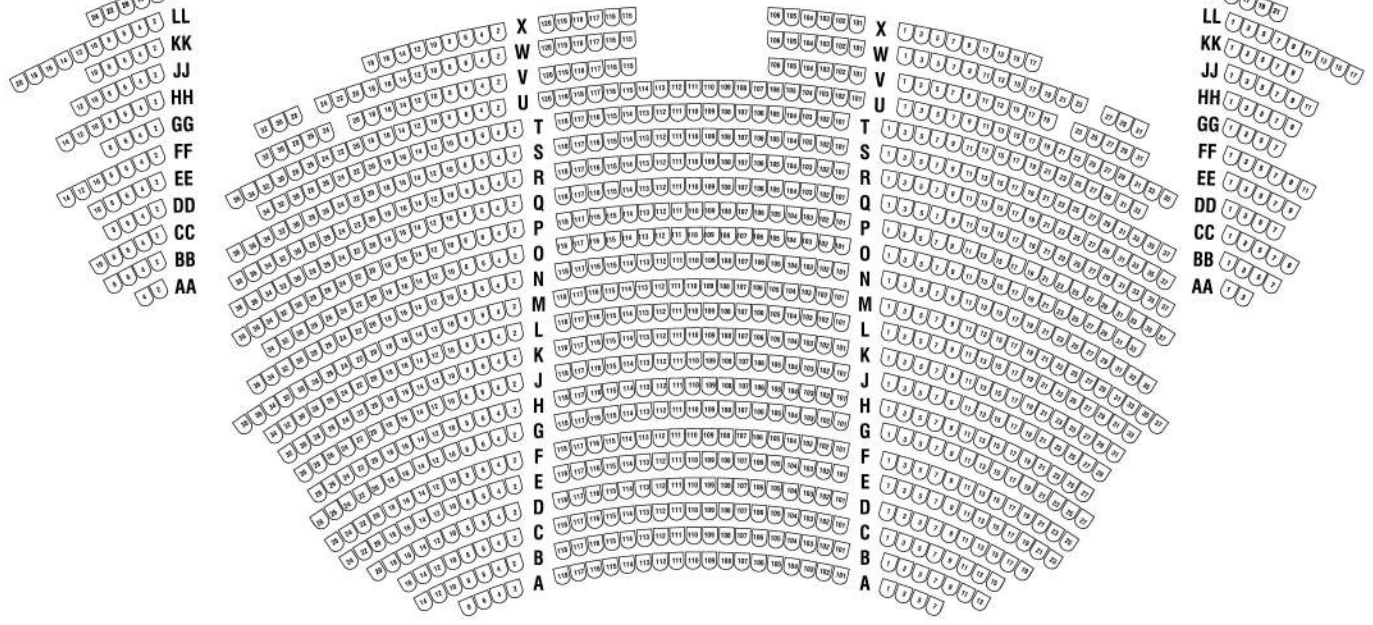

Cadillac Palace

BALCONY

LOGE

DRESS CIRCLE

ORCHESTRA

STAGE